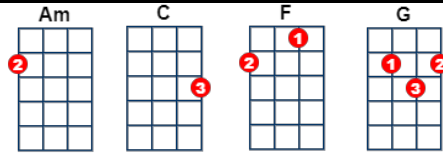

## Wagon Wheel – Old Crow Medicine Show

(Intro as verse) [C] [G], [Am] [F], [C] [G] [F]

[C] Headed down south to the [G] land of the pines,  
And I'm [Am] thumbin' my way into [F] North Caroline,  
[C] Starin' up the road, and [G] pray to God I see [F] headlights.  
I [C] made it down the coast in [G] seventeen hours,  
[Am] Pickin' me a bouquet of [F] dogwood flowers,  
And I'm a [C] hopin' for Raleigh, I can [G] see my baby to-[F]night.

(Refrain) [C] [G] [Am] [F] [C] [G] [F]

[C] Runnin' from the cold [G] up in New England.  
I was [Am] born to be a fiddler in an [F] old-time stringband.  
My [C] baby plays the guitar, [G] I pick a banjo [F] now.  
Oh! The [C] north country winters keep a [G] gettin' me now.  
Lost my [Am] money playin' poker so I [F] had to up and leave.  
But I [C] ain't a turnin' back to [G] livin' that old life [F] no more.

(Refrain) [C] [G] [Am] [F] [C] [G] [F]

[C] Walkin' to the south out of [G] Ro-an-oke,  
I caught a [Am] trucker out of Philly had a [F] nice long toke.  
But [C] he's a headed west from the [G] Cumberland Gap,  
To [F] Johnson City, Tennessee,  
And I [C] gotta get a move on [G] fit for the sun.  
I hear my [Am] baby callin' my name and I [F] know that she's the only one.  
And [C] if I die in Raleigh, at [G] least I will die [F] free

So [C] rock me mama like a [G] wagon wheel.  
[Am] Rock me mama any [F] way you feel, [C] Hey, [G] mama [F] rock me.  
[C] Rock me mama like the [G] wind and the rain.  
[Am] Rock me mama like a [F] south-bound train, [C] Hey, [G] mama [F] rock me  
(Repeat chorus, then end on [C])